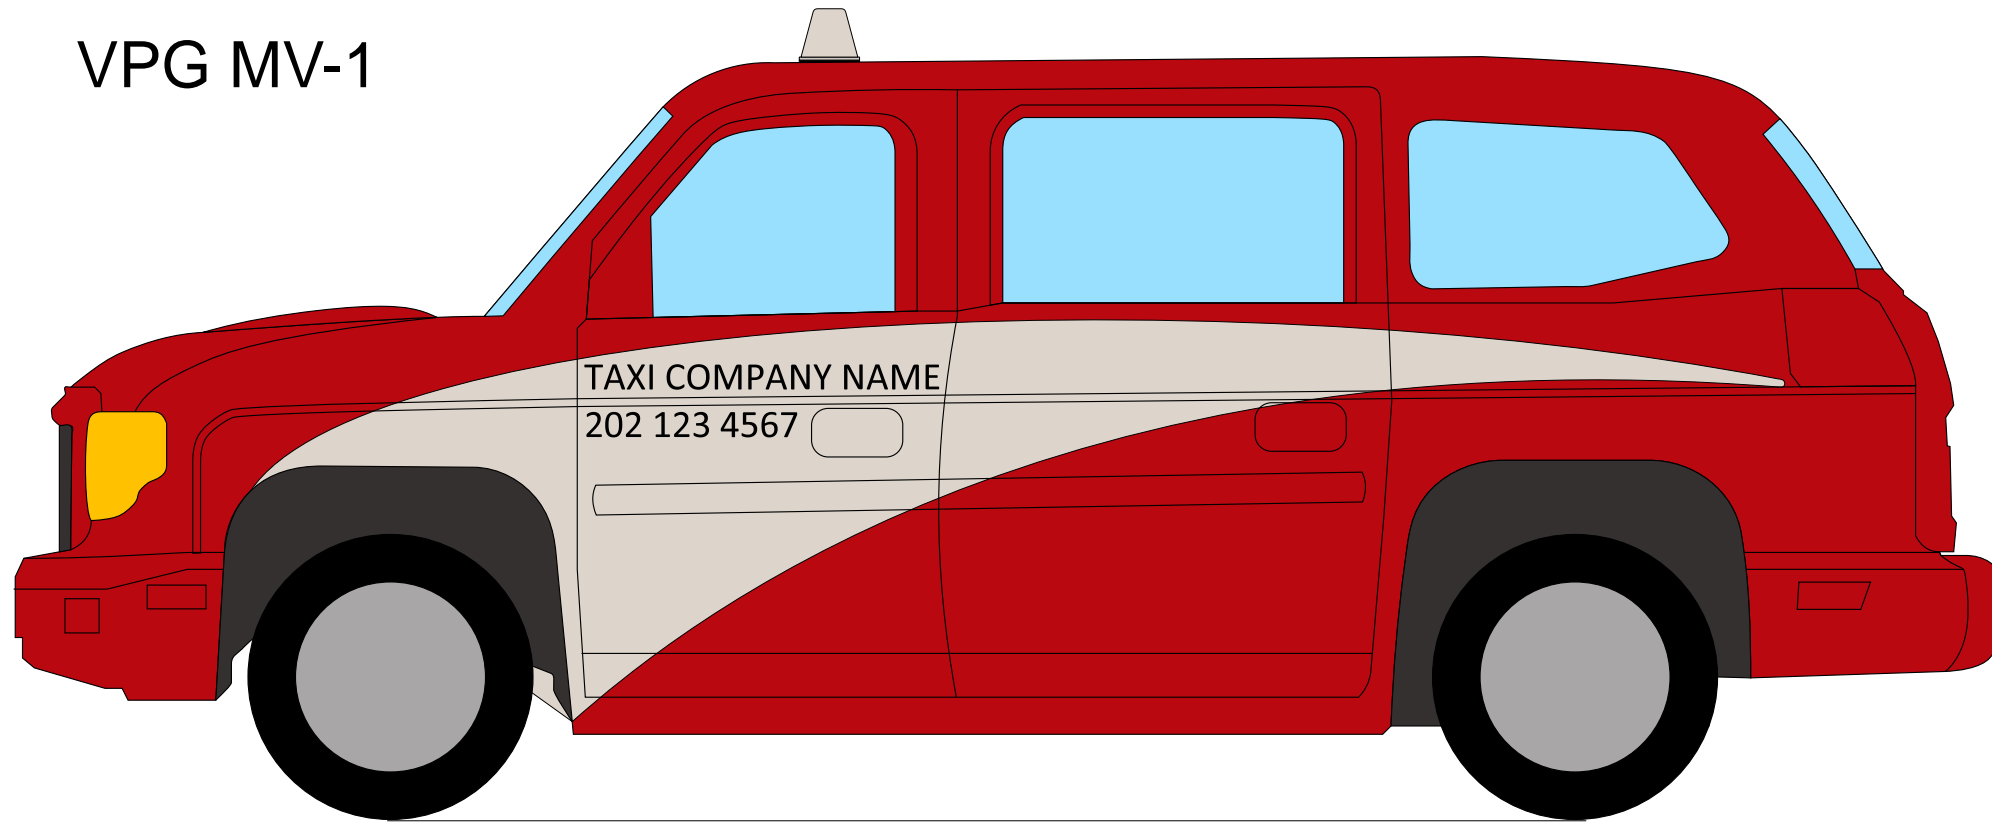

Ford Crown Victoria

5385
2913

1610

1295

1659

Dimensions in mm

Ford Crown Victoria

Lincoln Town Car

1491

Dimensions in mm

Toyota Prius

Toyota Sienna

3030
5085

1796

1986

Dimensions in mm

Toyota Sienna

VPG MV-1

3099

5206

1934

1997

Dimensions in mm

VPG MV-1